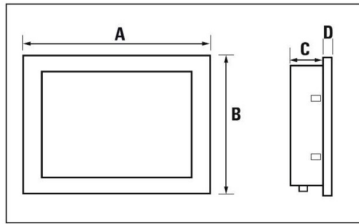

UV66-ECO-4-RES-W
Technical data
Dimensions and weights

Depth	36 mm	Depth (inches)	1.417 inch
Height	89 mm	Height (inches)	3.504 inch
Width	120 mm	Width (inches)	4.724 inch
Wall thickness, min.	2 mm	Wall thickness, max.	6 mm
Net weight	180 g		

Maße (mm) / Dimensions (mm)

	LCD	A	B	C	D
UV66-ECO-4-RES-W	4.3"	126	95	26.6	5
UV66-ECO-7-RES-W	7"	192	144	25.9	5
UV66-ECO-10-RES-W	10.1"	272	194	28	5

Montageausschnitt / Panel cut-out

	LCD	E (mm)	F (mm)
UV66-ECO-4-RES-W	4.3"	111	80
UV66-ECO-7-RES-W	7"	175	127
UV66-ECO-10-RES-W	10.1"	256	178